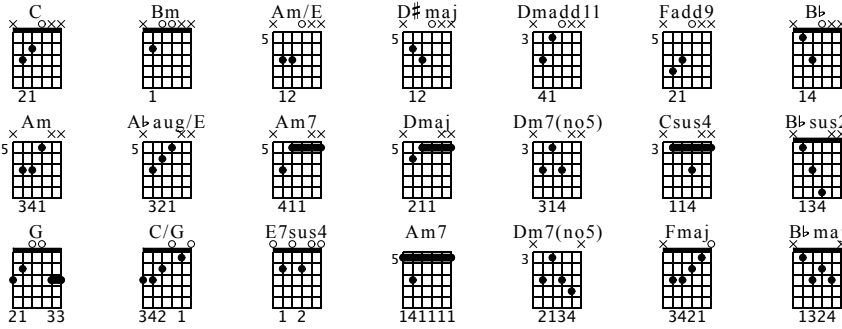

Белая музыка

Полюса

Words by Илья Разин

Music by ПОЛЮСА

Standard tuning

♩ = 90

Such a bright
C Bm Such a contrasting
Am/E D#maj pop dry
Dmadd11 Fadd9 pop

red
Bb Bm not com- - shes
Am Ab aug/E new meet
Am7 Dmaj to what

shoots
Dm7(no5) Csus4 or shines
Bb sus2 G and music
C/G E7sus4 black

music
Am7 other than
Dm7(no5) moving Fmaj here do
Bb maj something like
G and you

1 2 3 4 5 6 7 8 9 10 11 12

mf

TAB

3 2 0 3 2 0 2 7 7 0 7 6 7 6 5 3 0 5 8 7 8